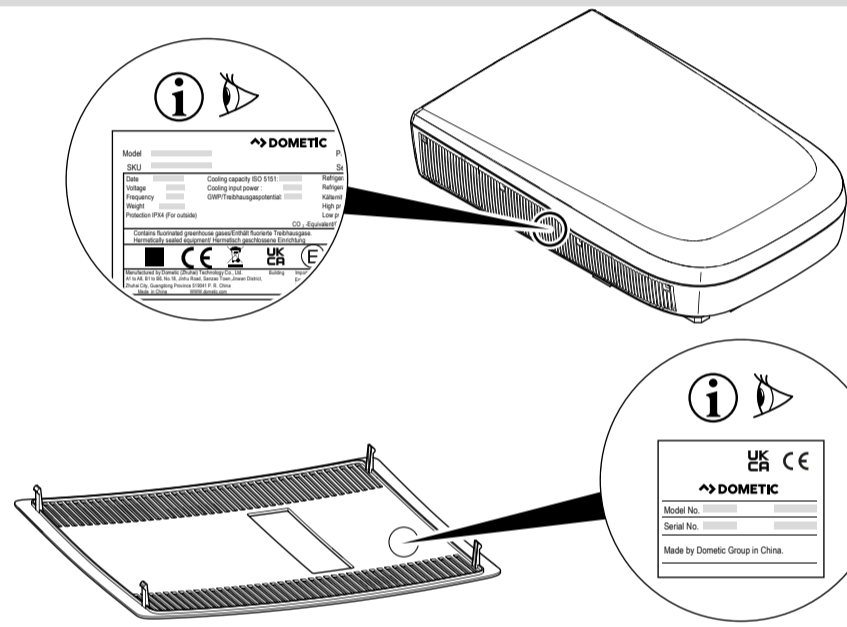

DOMETIC

**FreshJet FJX4233EEH,
FJX4333E(EH), FJX7333IHP,
FJX7337IHP, FJX7457IHP**

By using the product, you hereby confirm that you have read all instructions, guidelines, and warnings carefully and that you understand and agree to abide by the terms and conditions as set forth herein. Find the installation manual online on documents.dometic.com/?object_id=75096

**FJX4233EEH
FJX4333E(EH)
FJX7333IHP**

FJX7337IHP

FJX7457IHP