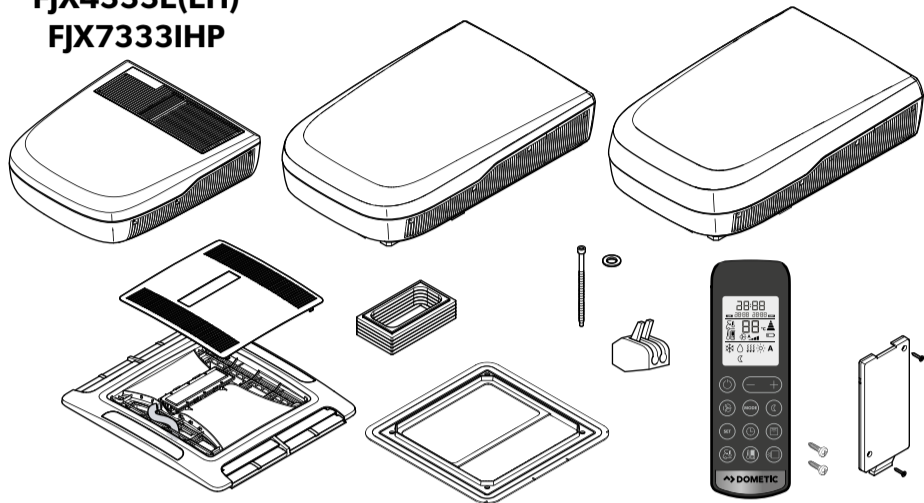

DOMETIC

**FreshJet FJX4233EEH,
FJX4333E(EH), FJX7333IHP,
FJX7337IHP, FJX7457IHP**

By using the product, you hereby confirm that you have read all instructions, guidelines, and warnings carefully and that you understand and agree to abide by the terms and conditions as set forth herein. Find the installation manual online on documents.dometic.com/?object_id=75096

**FJX4233EEH
FJX4333E(EH)
FJX7333IHP**

FJX7337IHP

FJX7457IHP